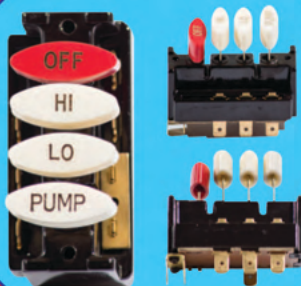

ARAH-SCA4-0058
AIR COOLER SELECTOR
SWITCH (PNO)