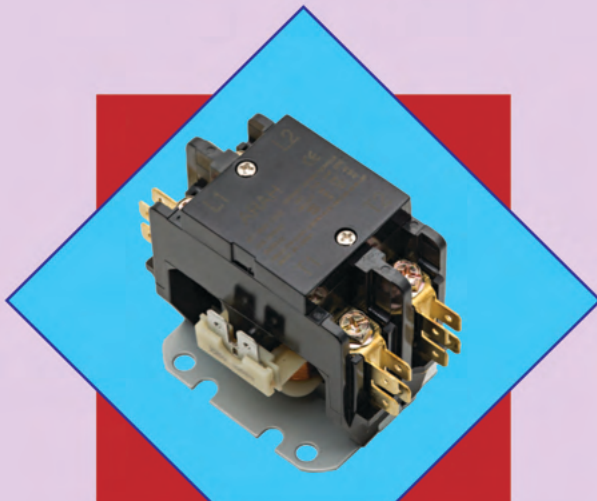

ARAH-ASC-003
SPLIT A/C MAGNETIC CONTACTOR
2 POLES (24V)