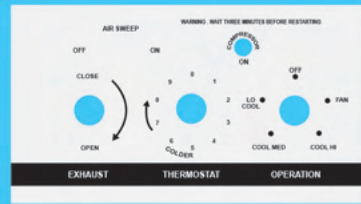

ARAH-GNPC-0025
REPLACEMENT FOR
GIBSON COOL NAME PLATE