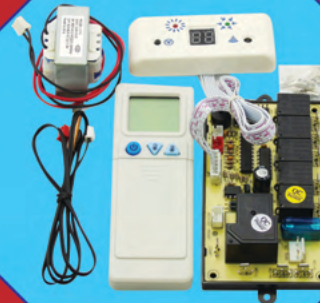

**ARAH-SARLN-21
SPLIT A/C HAND REMOTE
LG NEW (YY-073)**

SPLIT A/C HAND REMOTE

ARAH-SARH-22
SPLIT A/C HAND REMOTE
HAAM (YY-159)

SPLIT A/C HAND REMOTE CONTROL SET

ARAH-RCUN-001
SPLIT A/C REMOTE UNIVERSAL
(QD-U02B+)