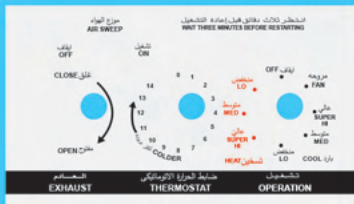

WINDOW A/C NAME PLATE

ARAH-GNP-0024
REPLACEMENT FOR
GIBSON H/COOL NAME PLATE