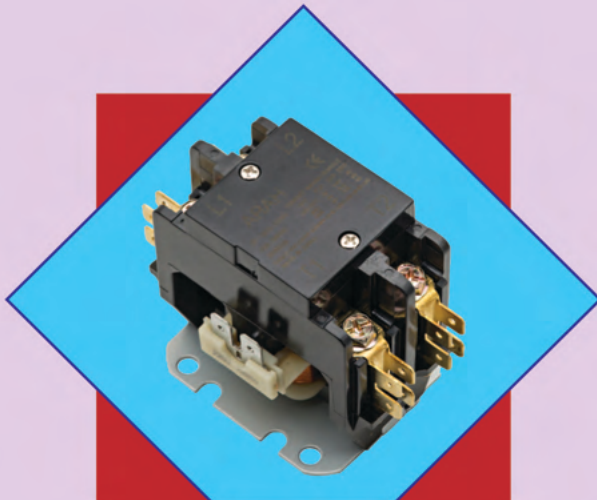

SPLIT A/C MAGNETIC CONTACTOR

ARAH-ASC-001
SPLIT A/C MAGNETIC CONTACTOR
2 POLES (ASC-002)