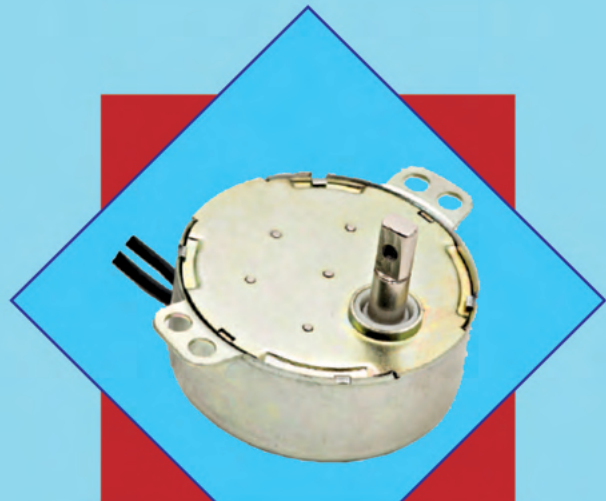

ARAH-CAST-029
REPLACEMENT FOR
CARRIER AIR SWEEP T

ARAH-CRC-047
REPLACEMENT FOR
CARRIER AIR SWEEP ROUND

WINDOW A/C AIR SWEEP MOTOR

ARAH-ASCM-0042
CARRIER AIR SWEEP MOTOR
ORIGINAL

ARAH-ASMG-0043
GIBSON AIR SWEEP MOTOR
ORIGINAL

ARAH-ASTM-0044
TOSHIBA AIR SWEEP MOTOR
ORIGINAL

ARAH-ASCM-0045
CLASSIC AIR SWEEP MOTOR
ORIGINAL

WINDOW A/C AIR SWEEP MOTOR ON-OFF SWITCH

ARAH-GASS-218
GIBSON AIR SWEEP SWITCH
ORIGINAL

ARAH-CLASS-220
CLASSIC AIR SWEEP SWITCH
ORIGINAL