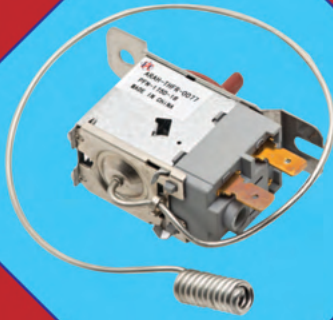

REFRIGERATOR DEFROST & FUSE

ARAH-THFR-0077
THERMOSTAT FREEZER
GENERAL