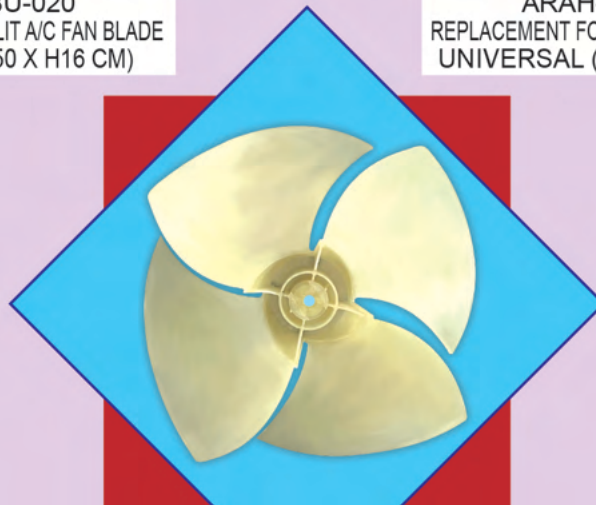

ARAH-SFOG-019
REPLACEMENT FOR SPLIT A/C FAN BLADE
O.GENERAL NEW (DIA 43.7 X H11.5 cm)

SPLIT A/C FAN BLADE

ARAH-SFBU-020
REPLACEMENT FOR SPLIT A/C FAN BLADE
UNIVERSAL (DIA 50 X H16 CM)

ARAH-SFBU-021
REPLACEMENT FOR SPLIT A/C FAN BLADE
UNIVERSAL (DIA 50 X H16 CM)