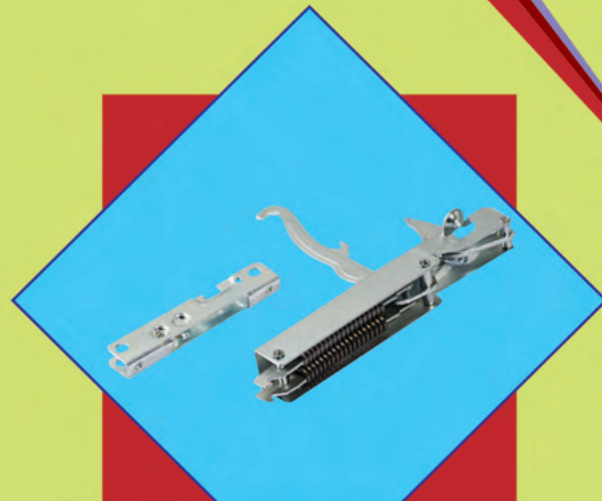

ARAH-VCFBB-31
VACUUM CLEANER FILTER
BAG BASKET

OVEN PARTS

OVEN DOOR LOCK

ARAH-DLTN-0073
OVEN DOOR LOCK TECNO-GAS
NEW (DH001)

ARAH-DLMB-0074
OVEN DOOR LOCK MASRI
NEW BIG (DH020)

ARAH-DLMS-0075
OVEN DOOR LOCK MASRI
NEW SMALL (HE07)