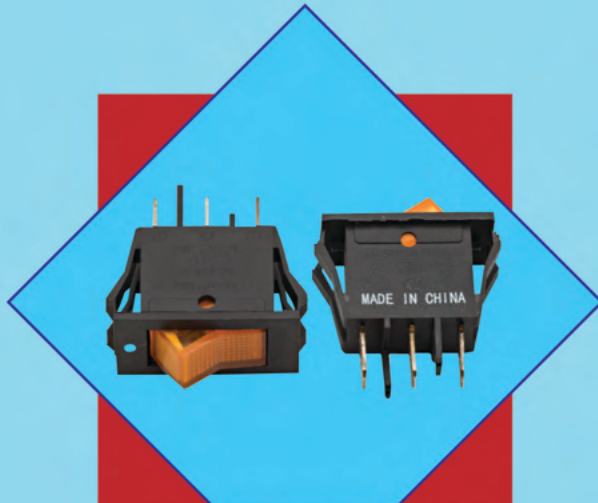

ARAH-CAST-029
REPLACEMENT FOR
CARRIER AIR SWEEP T

ARAH-CRC-047
REPLACEMENT FOR
CARRIER AIR SWEEP ROUND

WINDOW A/C AIR SWEEP MOTOR

ARAH-ASCM-0042
CARRIER AIR SWEEP MOTOR
ORIGINAL

ARAH-ASMG-0043
GIBSON AIR SWEEP MOTOR
ORIGINAL

ARAH-ASTM-0044
TOSHIBA AIR SWEEP MOTOR
ORIGINAL

ARAH-ASCM-0045
CLASSIC AIR SWEEP MOTOR
ORIGINAL

WINDOW A/C AIR SWEEP MOTOR ON-OFF SWITCH

ARAH-GASS-218
GIBSON AIR SWEEP SWITCH
ORIGINAL

ARAH-CLASS-220
CLASSIC AIR SWEEP SWITCH
ORIGINAL