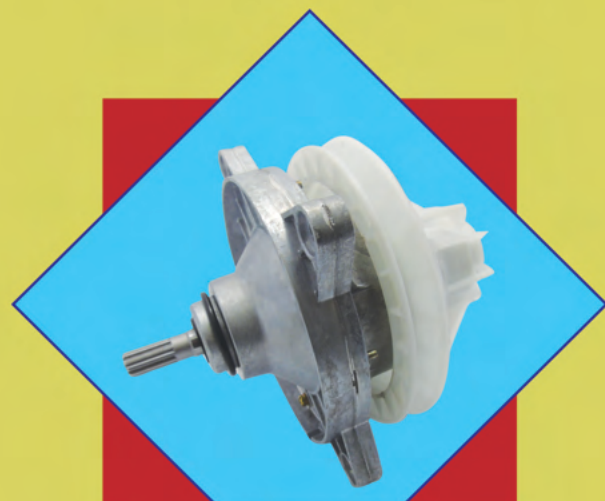

ARAH-GBHT-155
WM-GEAR BOX HAIER
11 TEETH S PULLY