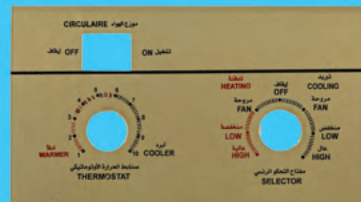

ARAH-NPHC-0028
REPLACEMENT FOR
CLASSIC H/COOL NAME PLATE

ARAH-NPT-0029
REPLACEMENT FOR
TOSHIBA NAME PLATE

WINDOW A/C NAME PLATE

ARAH-NPM-0030
REPLACEMENT FOR
MITSUBISHI NAME PLATE H/C COOL

ARAH-NPG-0031
REPLACEMENT FOR
GENERAL MALAYSIA NAME PLATE