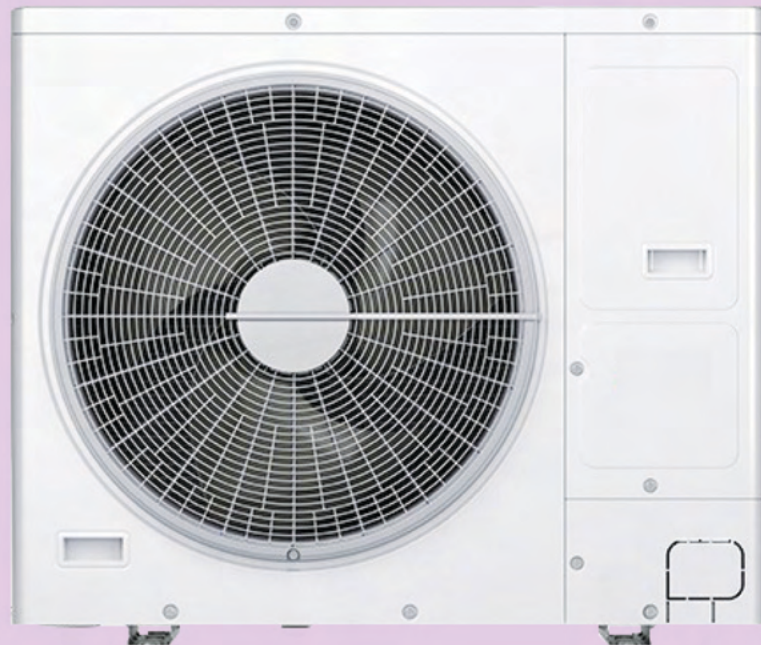

SPLIT A/C PARTS