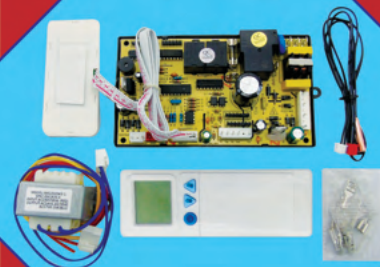

ARAH-RCDC-004
SPLIT A/C CONTROL SET UNIVERSAL
FOR DC MOTOR (YY-DC)