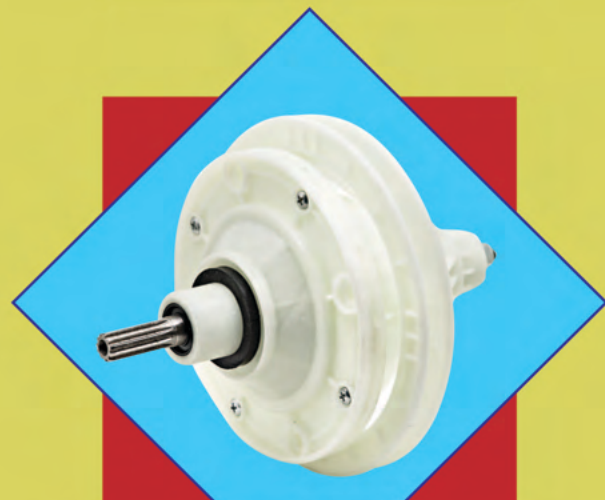

ARAH-GBDS-150
WM-GEAR BOX
DANSAT NEW

ARAH-GBHE-151
WM-GEAR BOX HAIER
10 TEETH SMALL PULLY

WASHING MACHINE GEAR BOX

ARAH-GBDS-152
WM-GEAR BOX DANSAT
OLD

ARAH-GBDS-153
WM-GEAR BOX HAIER
SQUARE

ARAH-GBHT-154
WM-GEAR BOX HAIER
10 TEETH B PULLY